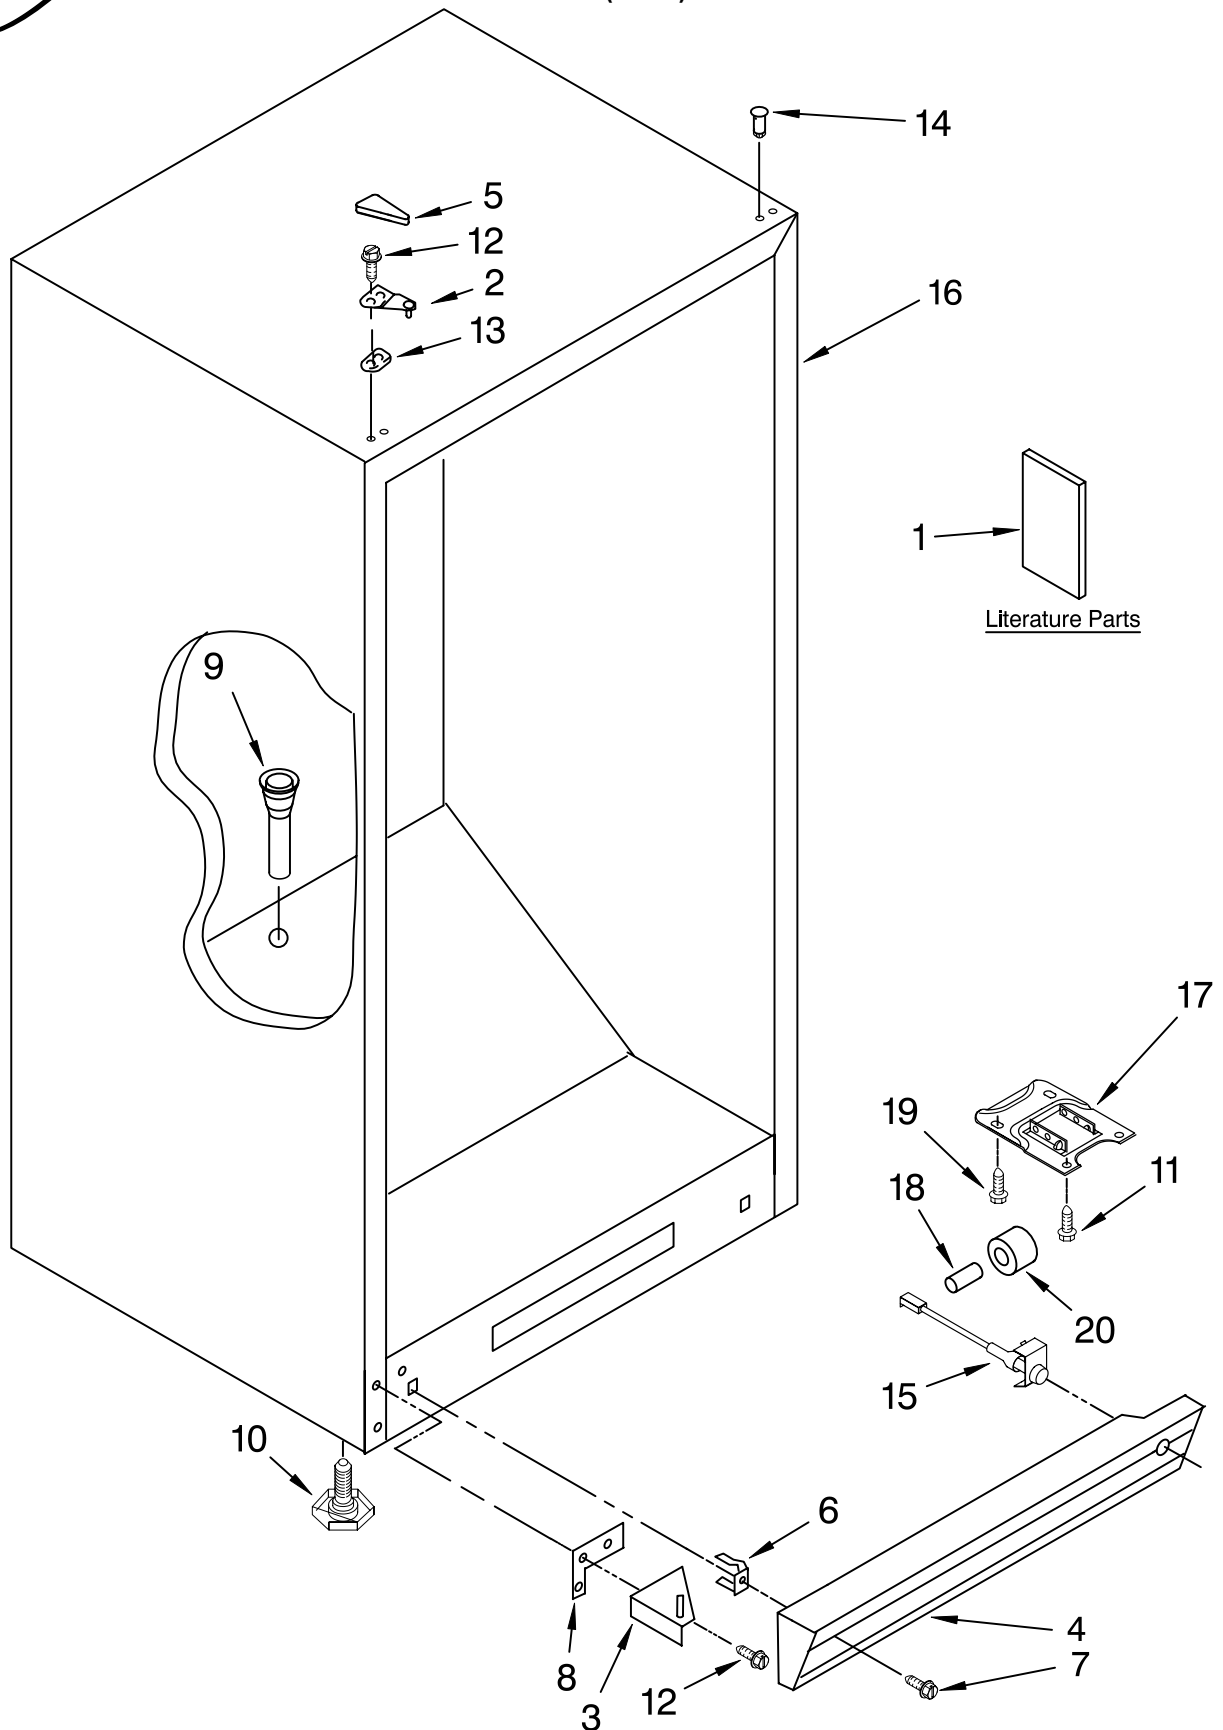

CABINET PARTS

For Model: EV181NZRQ02
(White)

VERTICAL FREEZER

FOR ORDERING INFORMATION REFER TO PARTS PRICE LIST

CABINET PARTS

For Model: EV181NZRQ02
(White)

Illus. No.	Part No.	DESCRIPTION
1		Literature Parts
	8210432	Owners Manual
	8210345	Energy Guide/Tag
2		Top Hinge
	8210222	White
3		Bottom Hinge
	8210223	White
4		Grille
	8210293	White (Includes 6 & 7)
5		Hinge Cover
	4357279	White
6	4356803	Clip, Grille
7	4357243	Screw
8	4390489	Shim Bottom
9	W10164544	Grommet, Drain
10	W10177675	Leg, Leveller
11	4357277	Screw
12	4356830	Screw
13	4390489	Shim, Hinge
14	4390596	Plug, Hole
15	4390905	Light, Power Indicator
16		Cabinet (Not A Serviceable Part)
17	8210265	Bracket, Roller
18	4390755	Axle
19	8210266	Screw
20	4390754	Roller, Front

FOR ORDERING INFORMATION REFER TO PARTS PRICE LIST

LINER PARTS

For Model: EV181NZRQ02
(White)

FOR ORDERING INFORMATION REFER TO PARTS PRICE LIST

LINER PARTS

For Model: EV181NZRQ02
(White)

Illus. No.	Part No.	DESCRIPTION
1	4390621	Basket
2	8210311	Thermostat
3	4390619	Knob, Thermostat
4	4357124	Timer, Defrost
5	8210350	Lamp, Socket
6	4390465	Bulb
7	4390743	Light Shield
8	4357041	Thermostat, Plate
9	4357042	Screw
10	4390513	Light, Switch
11	4357295	Vent Plug
12	4390817	Shelf, Middle (2)
13	4390816	Shelf, Top (2)
14	4357043	Screw
15	W10135693	Bracket, Light

FOR ORDERING INFORMATION REFER TO PARTS PRICE LIST

DOOR PARTS

For Model: EV181NZRQ02
(White)

FOR ORDERING INFORMATION REFER TO PARTS PRICE LIST

DOOR PARTS

For Model: EV181NZRQ02
(White)

Illus. No.	Part No.	DESCRIPTION
1		Exterior Door Assembly (Includes Interior Panel)
	8210359	White
2	8210401	Stop, Door (Upper)
3		Gasket
	8210338	White
4	489491	Screw
5	8210400	Stop, Door (Lower)
6	8210385	Rail, Door (Upper)
7	8210379	Rail, Door (Lower)
8	8533920	Screw
9	2255121	Nameplate
10		Handle
	2313345W	White
11	4357067	Vent Plug
12	2255411	Clip, Handle